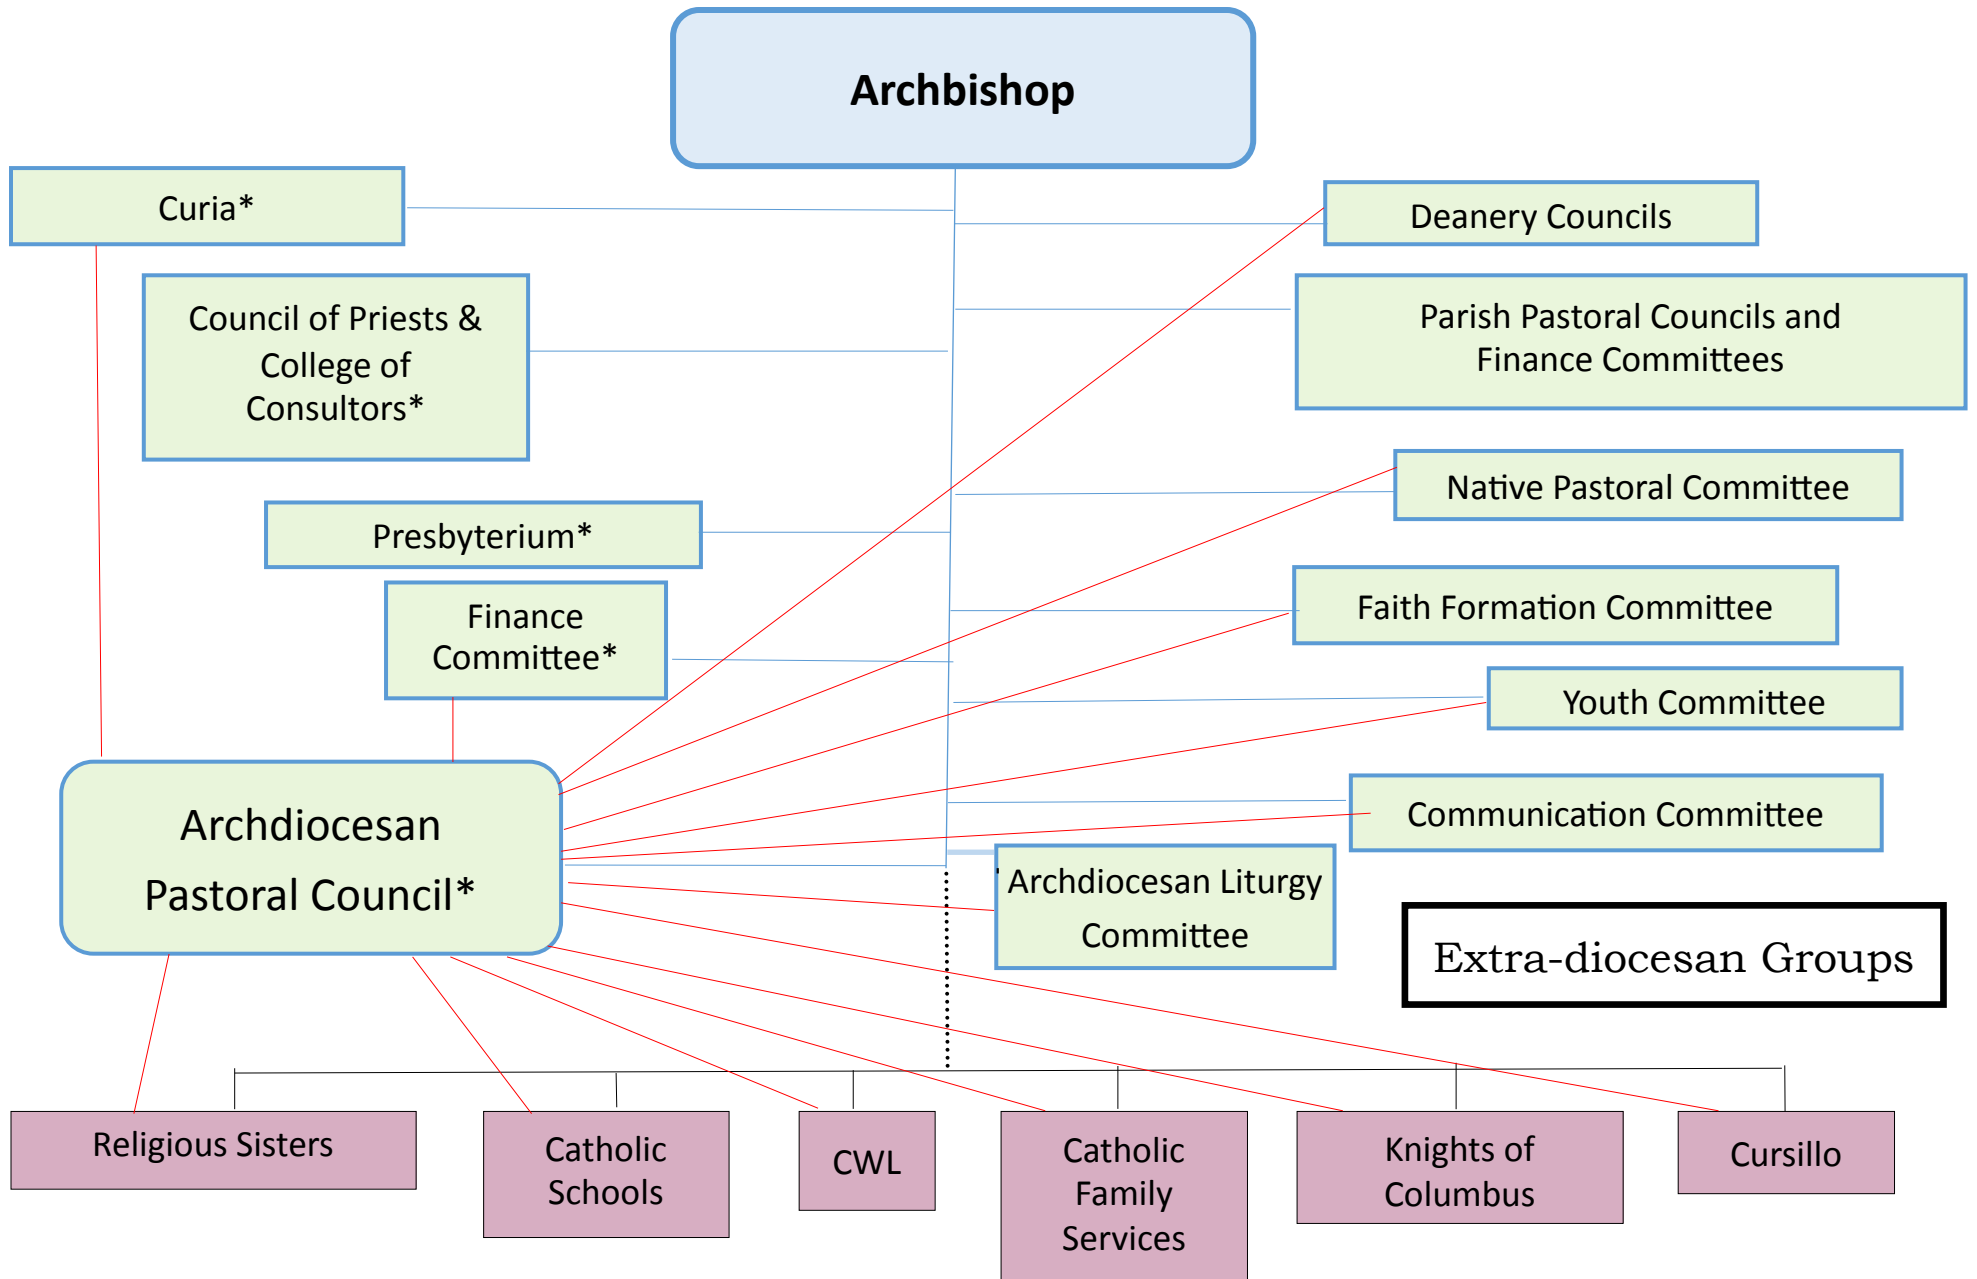

Archdiocese of Grouard-McLennan - Organizational Chart 2015

Note: Each entity has the ability to report directly to the Archbishop

* Archbishop attends these meetings

— APC is comprised of representatives from these bodies